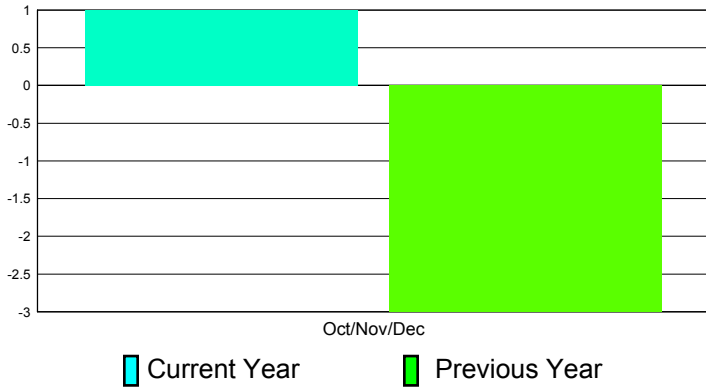

Club Results 2011-2012

Goal, New, Dropped, Gain/Loss

Comparison of Club Gain/Loss

Current Year Compared to the Previous Year

YTD Status Quo Clubs 2010-2011

Status Quo Clubs Compared to Status Quo Members

MEMBERSHIP