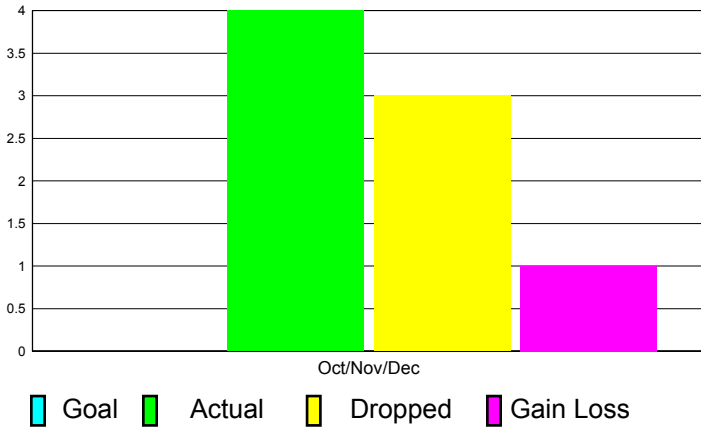

GMT Reports for District (or Undistricted) **District 324A5**

GMT: M NAGARAJAN

Location: INDIA

GMT CA: 6

CLUBS

**Club Results
2011-2012**

**Clubs
2010-2011**

Month	New Club Goal	Actual New Clubs	Actual Dropped Clubs	Gain/Loss of Clubs	Gain/Loss of Clubs
Oct/Nov/Dec	0	4	3	1	-3
Totals	0	4	3	1	-3

Club Results 2011-2012

Goal, New, Dropped, Gain/Loss

Comparison of Club Gain/Loss

Current Year Compared to the Previous Year

YTD Status Quo Clubs 2010-2011

Status Quo Clubs Compared to Status Quo Members

MEMBERSHIP