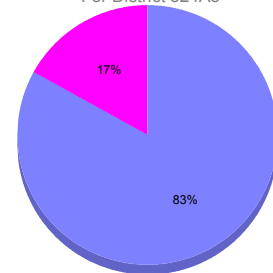

Membership Results 2011-2012

Goal, New, Dropped, Gain/Loss

Comparison of Membership Gain/Loss

Current Year Compared to the Previous Year

Gender Comparison 2010-2011

For District 324A5

Oct/Nov/Dec

Male Female