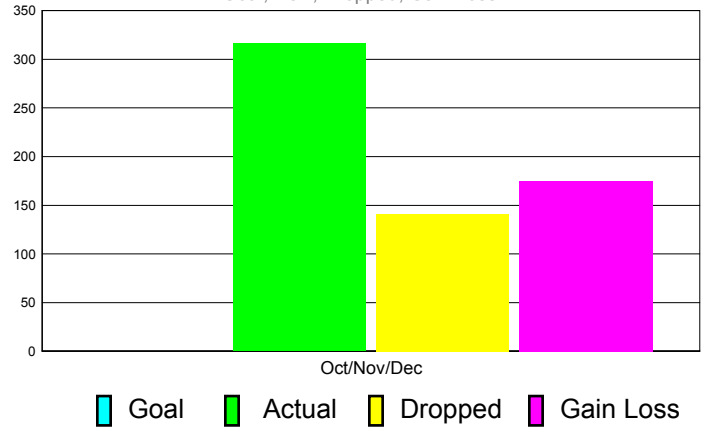

Membership Results 2011-2012

Goal, New, Dropped, Gain/Loss